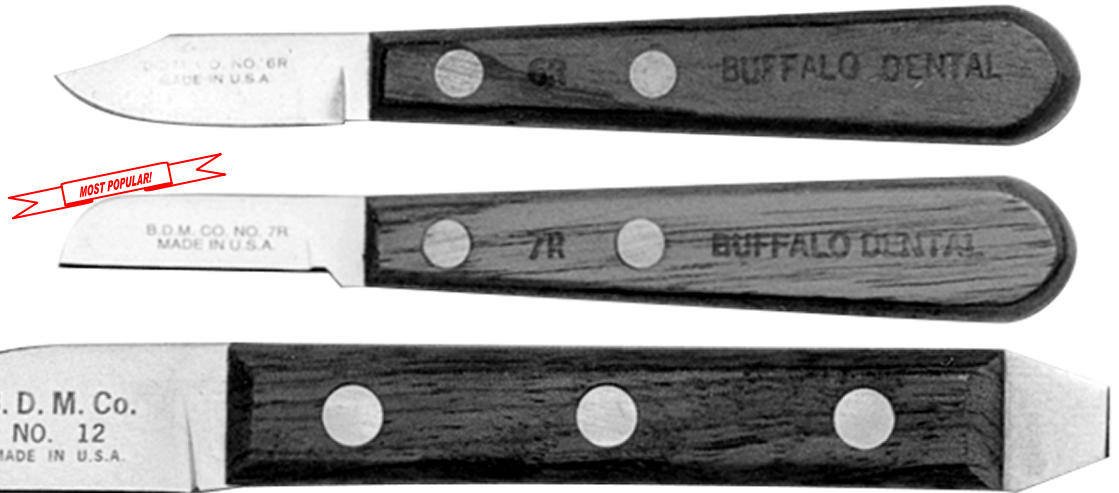

Buffalo Knives

The Industry Standard For Quality and Performance!

*Knives With
Rosewood Handles*
Highest quality, ultra-
sharp carbon steel
blades permanently
riveted to hand-rubbed
rosewood handles.

<u>Style</u>	<u>Blade</u>	<u>Item No.</u>
No. 6R	1 1/2"	55570
No. 7R	1 1/2"	55600
No. 12	1 3/4"	55700

Made in USA!

*Knives With Green Line
Enamelled Handles*
Highest quality, ultra-sharp
carbon steel blades attached to
ergonomic enamelled handles.

<u>Style</u>	<u>Blade</u>	<u>Item No.</u>
No. 6	1 1/2"	55560
No. 7	1 1/2"	55590
No. 3	2 3/8"	55500
No. 8	2"	55630

Made in USA!

Autoclavable Knives
Sharp, stain-resistant
blades permanently
attached to durable
plastic handles.

<u>Style</u>	<u>Blade</u>	<u>Item No.</u>
No. 6A	1 1/2"	65570
No. 7A	1 1/2"	65600

Made in USA!