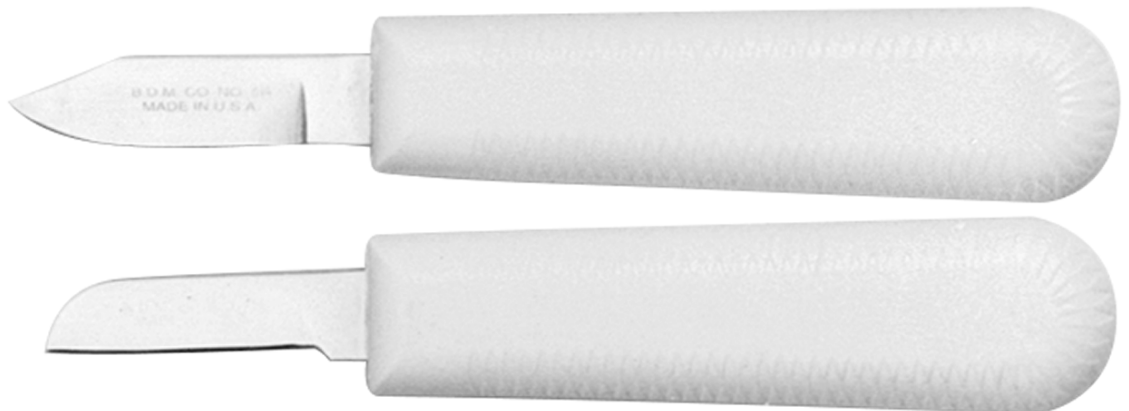

Buffalo Knives

The Industry Standard For Quality and Performance!

*Knives With
Rosewood Handles*
Highest quality, ultra-
sharp carbon steel
blades permanently
riveted to hand-rubbed
rosewood handles.

<u>Style</u>	<u>Blade</u>	<u>Item No.</u>
No. 6R	1 1/2"	55570
No. 7R	1 1/2"	55600
No. 12	1 3/4"	55700

Made in USA!

*Knives With Green Line
Enamelled Handles*
Highest quality, ultra-sharp
carbon steel blades attached to
ergonomic enamelled handles.

<u>Style</u>	<u>Blade</u>	<u>Item No.</u>
No. 6	1 1/2"	55560
No. 7	1 1/2"	55590
No. 3	2 3/8"	55500
No. 8	2"	55630

Made in USA!

Autoclavable Knives
Sharp, stain-resistant
blades permanently
attached to durable
plastic handles.

<u>Style</u>	<u>Blade</u>	<u>Item No.</u>
No. 6A	1 1/2"	65570
No. 7A	1 1/2"	65600

Made in USA!