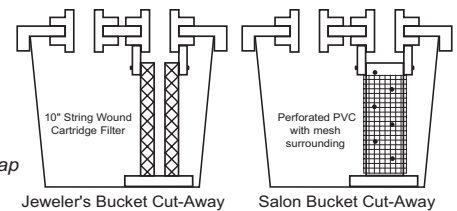

NEW! Trap-Eze™ Cartridge Trap

The new Trap-Eze™ Cartridge Trap, specifically for Salons and Jewelry stores. This trap functions like our other Trap-Eze™ traps but with the added benefit of catching fine materials (gold) via our Jeweler's version and drain clogging particulates and materials from various salon products and procedures via our Salon version.